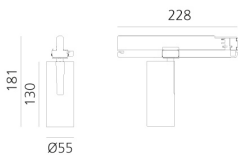

Vector Track 55 22° 4000K Undimmable Brushed Copper

Carlotta de Bevilacqua

IP20   

LUMINAIRE

- Watt: **25W**
- Lichtstrom (lm): **1489lm**
- CCT: **4000K**
- Efficiency: **62%**
- Efficacy: **59.55lm/W**
- CRI: **90**

Anmerkungen

220/240Vac 50/60Hz Electronic ballast included.

BESCHREIBUNG

Three sizes with three different beam angles each (spot, flood, wide flood) obtained by means of refractive or hybrid optical units. Vector 55 track DALI zoom optic (22°-32°). Junction arm integrated in the spotlight's body to keep the barycentre aligned with the track and prevent any imbalance in possible suspension versions of the track. The junction allows 360° rotation and 90° tilting for maximum emission adjustment freedom. Vector 95 available only in track version. Version with compact 4-conductor (3p+n) adapter with hidden LED driver and not-dimmable phase selector.

DIMENSION

- Höhe: **cm 18.1**
- Breite: **cm 5.5**
- Länge Fuß: **cm 16.2**
- Neigung: **-90+90**
- Drehung: **360°**

INKLUSIVE LICHTQUELLEN

- Kategorie: **Led**
- Anzahl: **1**
- Watt: **25W**
- Farbtemperatur(K): **4000K**