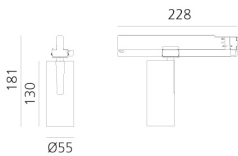

Vector Track 55 22° 4000K Undimmable Brushed Silver

Carlotta de Bevilacqua

IP20   

LUMINAIRE

- Watt: **25W**
- Lichtstrom (lm): **1489lm**
- CCT: **4000K**
- Efficiency: **62%**
- Efficacy: **59.55lm/W**
- CRI: **90**

Anmerkungen

220/240Vac 50/60Hz Electronic ballast included.

BESCHREIBUNG

Three sizes with three different beam angles each (spot, flood, wide flood) obtained by means of refractive or hybrid optical units. Vector 55 track DALI zoom optic (22°-32°). Junction arm integrated in the spotlight's body to keep the barycentre aligned with the track and prevent any imbalance in possible suspension versions of the track. The junction allows 360° rotation and 90° tilting for maximum emission adjustment freedom. Vector 95 available only in track version. Version with compact 4-conductor (3p+n) adapter with hidden LED driver and not-dimmable phase selector.

DIMENSION

- Höhe: **cm 18.1**
- Breite: **cm 5.5**
- Länge Fuß: **cm 16.2**
- Neigung: **-90+90**
- Drehung: **360°**

INKLUSIVE LICHTQUELLEN

- Kategorie: **Led**
- Anzahl: **1**
- Watt: **25W**
- Farbtemperatur(K): **4000K**