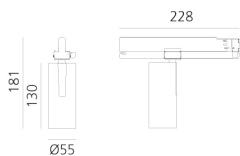

Vector Track 55 22° 4000K Undimmable White

Carlotta de Bevilacqua

IP20   

LUMINAIRE

- Watt: **25W**
- Lichtstrom (lm): **1489lm**
- CCT: **4000K**
- Efficiency: **62%**
- Efficacy: **59.55lm/W**
- CRI: **90**

Anmerkungen

220/240Vac 50/60Hz Electronic ballast included.

BESCHREIBUNG

Three sizes with three different beam angles each (spot, flood, wide flood) obtained by means of refractive or hybrid optical units. Vector 55 track DALI zoom optic (22°-32°). Junction arm integrated in the spotlight's body to keep the barycentre aligned with the track and prevent any imbalance in possible suspension versions of the track. The junction allows 360° rotation and 90° tilting for maximum emission adjustment freedom. Vector 95 available only in track version. Version with compact 4-conductor (3p+n) adapter with hidden LED driver and not-dimmable phase selector.

DIMENSION

- Höhe: **cm 18.1**
- Breite: **cm 5.5**
- Länge Fuß: **cm 16.2**
- Neigung: **-90+90**
- Drehung: **360°**

INKLUSIVE LICHTQUELLEN

- Kategorie: **Led**
- Anzahl: **1**
- Watt: **25W**
- Farbtemperatur(K): **4000K**