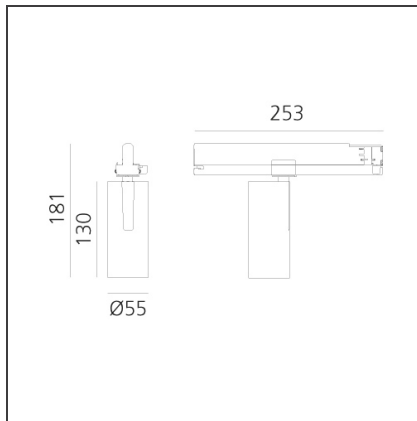

TECHNISCHE ZEICHNUNGEN

FUNKTIONEN

Artikelnummer:	AN10604	Serie:	Indoor
Farbe:	Black		
Installation:	Projector, Stromschiene		
Anwendungsbereich:	Innenbeleuchtung		

DIMENSION

Höhe:	cm 18.4
Länge Fuß:	cm 25.3
Neigung:	-90+90
Drehung:	cm 360

INKLUSIVE LEUCHTMITTEL

Kategorie:	LED	Farbtemperatur(K):	3000K
Anzahl:	1		
Watt:	25W		
Typ:	0		
Class:	A		

LUMINAIRE

Watt:	25W	Lichtstrom (lm):	1492lm
		CCT:	3000K
		Efficiency:	64%
		Efficacy:	59.69lm/W
		CRI:	90
		Dimmable Typology:	Dali

Anmerkungen

220/240Vac 50/60Hz Electronic ballast included.