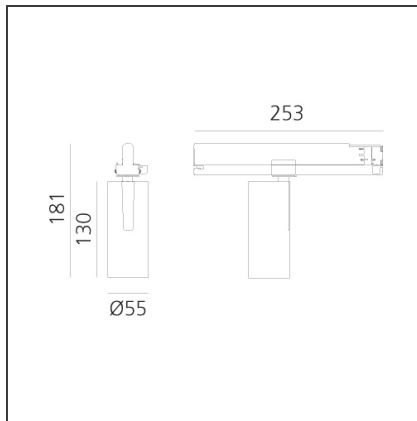

Vector Track 55 25W 16° 3000K DALI Brushed bronze

IP20 Dimmbar: +  -

DESIGN

Carlotta de Bevilacqua

BESCHREIBUNG

Three sizes with three different beam angles each (spot, flood, wide flood) obtained by means of refractive or hybrid optical units. Vector 55 track DALI zoom optic (22°-32°). Junction arm integrated in the spotlight's body to keep the barycentre aligned with the track and prevent any imbalance in possible suspension versions of the track. The junction allows 360° rotation and 90° tilting for maximum emission adjustment freedom. Vector 95 available only in track version. Version with compact 4-conductor (3p+n) adapter with hidden LED driver and not-dimmable phase selector.

TECHNISCHE ZEICHNUNGEN

FUNKTIONEN

Artikelnummer:	AN10620	Serie:	Indoor
Farbe:	Brushed Bronze		
Installation:	Projector, Stromschiene		
Anwendungsbereich:	Innenbeleuchtung		

DIMENSION

Höhe:	cm 18.4
Länge Fuß:	cm 25.3
Neigung:	-90+90
Drehung:	cm 360

Adjustable
dowsers - Vector
55
AP91500