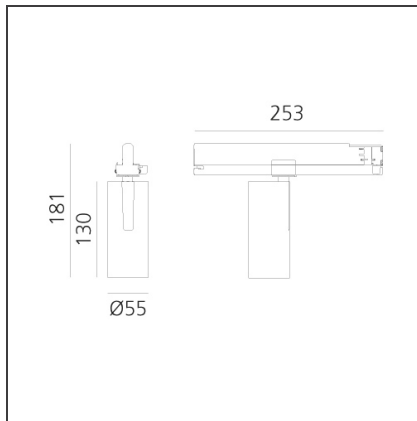

TECHNISCHE ZEICHNUNGEN

FUNKTIONEN

Artikelnummer:	AN10618	Serie:	Indoor
Farbe:	Brushed copper		
Installation:	Projector, Stromschiene		
Anwendungsbereich:	Innenbeleuchtung		

DIMENSION

Höhe:	cm 18.4
Länge Fuß:	cm 25.3
Neigung:	-90+90
Drehung:	cm 360

INKLUSIVE LEUCHTMITTEL

Kategorie:	LED	Farbtemperatur(K):	3000K
Anzahl:	1		
Watt:	25W		
Typ:	0		
Class:	A		

LUMINAIRE

Watt:	25W	Lichtstrom (lm):	1492lm
		CCT:	3000K
		Efficiency:	64%
		Efficacy:	59.69lm/W
		CRI:	90
		Dimmable Typology:	Dali

Anmerkungen

220/240Vac 50/60Hz Electronic ballast included.