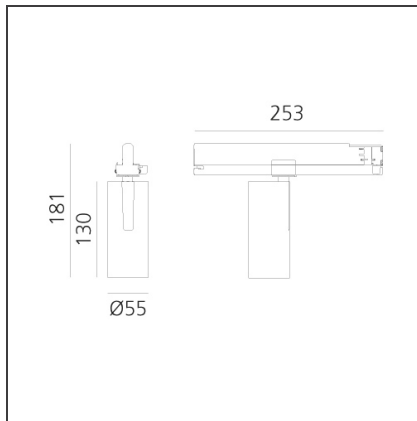

TECHNISCHE ZEICHNUNGEN

FUNKTIONEN

Artikelnummer:	AN10615	Serie:	Indoor
Farbe:	Brushed silver		
Installation:	Projector, Stromschiene		
Anwendungsbereich:	Innenbeleuchtung		

DIMENSION

Höhe:	cm 18.4
Länge Fuß:	cm 25.3
Neigung:	-90+90
Drehung:	cm 360

INKLUSIVE LEUCHTMITTEL

Kategorie:	LED	Farbtemperatur(K):	3000K
Anzahl:	1		
Watt:	25W		
Typ:	0		
Class:	A		

LUMINAIRE

Watt:	25W	Lichtstrom (lm):	1492lm
		CCT:	3000K
		Efficiency:	64%
		Efficacy:	59.69lm/W
		CRI:	90
		Dimmable Typology:	Dali

Anmerkungen

220/240Vac 50/60Hz Electronic ballast included.