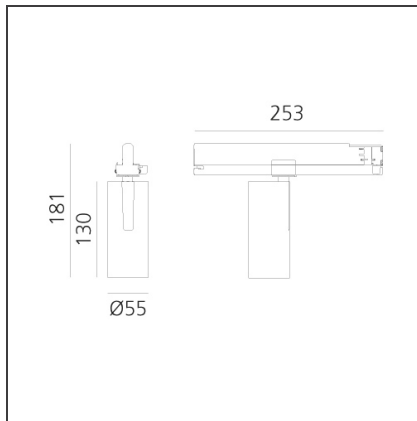

Vector Track 55 25W 16° 3000K DALI White

IP20 Dimmbar: +  -

DESIGN

Carlotta de Bevilacqua

BESCHREIBUNG

Three sizes with three different beam angles each (spot, flood, wide flood) obtained by means of refractive or hybrid optical units. Vector 55 track DALI zoom optic (22°-32°). Junction arm integrated in the spotlight's body to keep the barycentre aligned with the track and prevent any imbalance in possible suspension versions of the track. The junction allows 360° rotation and 90° tilting for maximum emission adjustment freedom. Vector 95 available only in track version. Version with compact 4-conductor (3p+n) adapter with hidden LED driver and not-dimmable phase selector.

TECHNISCHE ZEICHNUNGEN

FUNKTIONEN

Artikelnummer:	AN10601	Serie:	Indoor
Farbe:	White		
Installation:	Projector, Stromschiene		
Anwendungsbereich:	Innenbeleuchtung		

DIMENSION

Höhe:	cm 18.4
Länge Fuß:	cm 25.3
Neigung:	-90+90
Drehung:	cm 360

Adjustable
dowsers - Vector
55
AP91500