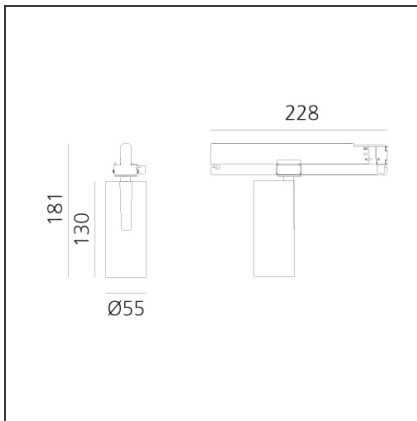

Vector Track 55 25W 16° 3000K Undimmable Black

IP20   

DESIGN

Carlotta de Bevilacqua

BESCHREIBUNG

Three sizes with three different beam angles each (spot, flood, wide flood) obtained by means of refractive or hybrid optical units. Vector 55 track DALI zoom optic (22°-32°). Junction arm integrated in the spotlight's body to keep the barycentre aligned with the track and prevent any imbalance in possible suspension versions of the track. The junction allows 360° rotation and 90° tilting for maximum emission adjustment freedom. Vector 95 available only in track version. Version with compact 4-conductor (3p+n) adapter with hidden LED driver and not-dimmable phase selector.

TECHNISCHE ZEICHNUNGEN

FUNKTIONEN

Artikelnummer:	AN10104	Serie:	Indoor
Farbe:	Black		
Installation:	Projector, Stromschiene		
Anwendungsbereich:	Innenbeleuchtung		

DIMENSION

Höhe:	cm 18.1
Länge Fuß:	cm 16.2
Neigung:	-90+90
Drehung:	cm 360

Adjustable
dowsers - Vector
55
AP91500