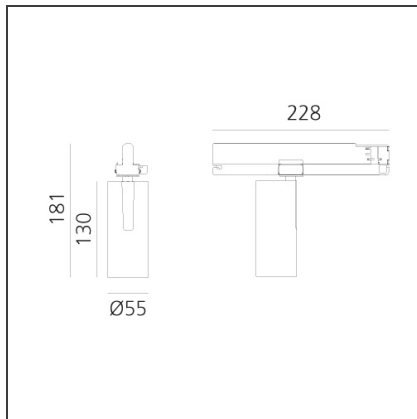

Vector Track 55 25W 16° 3000K Undimmable Brushed bronze

IP20 

DESIGN

Carlotta de Bevilacqua

BESCHREIBUNG

Three sizes with three different beam angles each (spot, flood, wide flood) obtained by means of refractive or hybrid optical units. Vector 55 track DALI zoom optic (22°-32°). Junction arm integrated in the spotlight's body to keep the barycentre aligned with the track and prevent any imbalance in possible suspension versions of the track. The junction allows 360° rotation and 90° tilting for maximum emission adjustment freedom. Vector 95 available only in track version. Version with compact 4-conductor (3p+n) adapter with hidden LED driver and not-dimmable phase selector.

TECHNISCHE ZEICHNUNGEN

FUNKTIONEN

Artikelnummer:	AN10120	Serie:	Indoor
Farbe:	Brushed bronze		
Installation:	Projector, Stromschiene		
Anwendungsbereich:	Innenbeleuchtung		

DIMENSION

Höhe:	cm 18.4
Länge Fuß:	cm 16.2
Neigung:	-90+90
Drehung:	cm 360

Adjustable
dowsers - Vector
55
AP91500