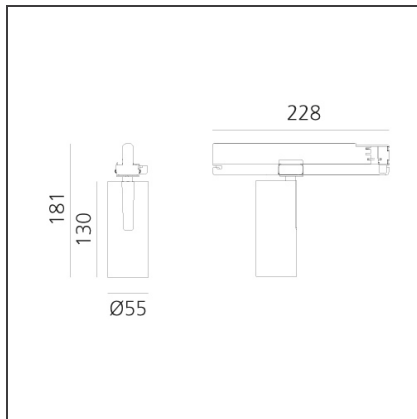

Vector Track 55 25W 16° 3000K Undimmable Brushed copper

 IP20 

DESIGN

Carlotta de Bevilacqua

BESCHREIBUNG

Three sizes with three different beam angles each (spot, flood, wide flood) obtained by means of refractive or hybrid optical units. Vector 55 track DALI zoom optic (22°-32°). Junction arm integrated in the spotlight's body to keep the barycentre aligned with the track and prevent any imbalance in possible suspension versions of the track. The junction allows 360° rotation and 90° tilting for maximum emission adjustment freedom. Vector 95 available only in track version. Version with compact 4-conductor (3p+n) adapter with hidden LED driver and not-dimmable phase selector.

TECHNISCHE ZEICHNUNGEN

FUNKTIONEN

Artikelnummer:	AN10118	Serie:	Indoor
Farbe:	Brushed copper		
Installation:	Projector, Stromschiene		
Anwendungsbereich:	Innenbeleuchtung		

DIMENSION

Höhe:	cm 18.4
Länge Fuß:	cm 16.2
Neigung:	-90+90
Drehung:	cm 360

Adjustable
dowsers - Vector
55
AP91500