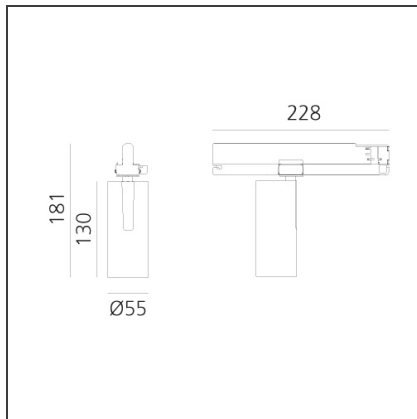

Vector Track 55 25W 16° 3000K Undimmable Brushed silver

 IP20 

DESIGN

Carlotta de Bevilacqua

BESCHREIBUNG

Three sizes with three different beam angles each (spot, flood, wide flood) obtained by means of refractive or hybrid optical units. Vector 55 track DALI zoom optic (22°-32°). Junction arm integrated in the spotlight's body to keep the barycentre aligned with the track and prevent any imbalance in possible suspension versions of the track. The junction allows 360° rotation and 90° tilting for maximum emission adjustment freedom. Vector 95 available only in track version. Version with compact 4-conductor (3p+n) adapter with hidden LED driver and not-dimmable phase selector.

TECHNISCHE ZEICHNUNGEN

FUNKTIONEN

Artikelnummer:	AN10115	Serie:	Indoor
Farbe:	Brushed silver		
Installation:	Projector, Stromschiene		
Anwendungsbereich:	Innenbeleuchtung		

DIMENSION

Höhe:	cm 18.4
Länge Fuß:	cm 16.2
Neigung:	-90+90
Drehung:	cm 360

Adjustable
dowsers - Vector
55
AP91500