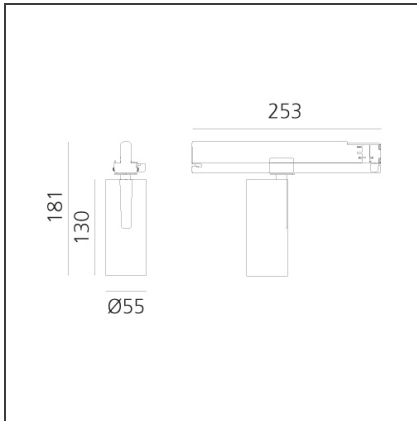

Vector Track 55 25W 16° 4000K DALI Black

IP20 Dimmbar: +  -

DESIGN

Carlotta de Bevilacqua

BESCHREIBUNG

Three sizes with three different beam angles each (spot, flood, wide flood) obtained by means of refractive or hybrid optical units. Vector 55 track DALI zoom optic (22°-32°). Junction arm integrated in the spotlight's body to keep the barycentre aligned with the track and prevent any imbalance in possible suspension versions of the track. The junction allows 360° rotation and 90° tilting for maximum emission adjustment freedom. Vector 95 available only in track version. Version with compact 4-conductor (3p+n) adapter with hidden LED driver and not-dimmable phase selector.

TECHNISCHE ZEICHNUNGEN

FUNKTIONEN

Artikelnummer:	AN15604	Serie:	Indoor
Farbe:	Black		
Installation:	Projector, Stromschiene		
Anwendungsbereich:	Innenbeleuchtung		

DIMENSION

Höhe:	cm 18.4
Länge Fuß:	cm 25.3
Neigung:	-90+90
Drehung:	cm 360

Adjustable
dowsers - Vector
55
AP91500