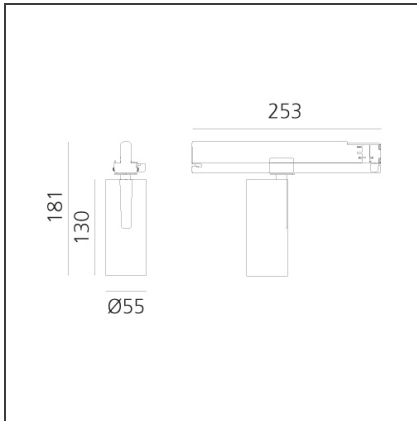

Vector Track 55 25W 16° 4000K DALI Brushed Bronze

IP20 Dimmbar: + -

DESIGN

Carlotta de Bevilacqua

BESCHREIBUNG

Three sizes with three different beam angles each (spot, flood, wide flood) obtained by means of refractive or hybrid optical units. Vector 55 track DALI zoom optic (22°-32°). Junction arm integrated in the spotlight's body to keep the barycentre aligned with the track and prevent any imbalance in possible suspension versions of the track. The junction allows 360° rotation and 90° tilting for maximum emission adjustment freedom. Vector 95 available only in track version. Version with compact 4-conductor (3p+n) adapter with hidden LED driver and not-dimmable phase selector.

TECHNISCHE ZEICHNUNGEN

FUNKTIONEN

Artikelnummer:	AN15620	Serie:	Indoor
Farbe:	Brushed Bronze		
Installation:	Projector, Stromschiene		
Anwendungsbereich:	Innenbeleuchtung		

DIMENSION

Höhe:	cm 18.4
Länge Fuß:	cm 25.3
Neigung:	-90+90
Drehung:	cm 360

Adjustable
dowsers - Vector
55
AP91500