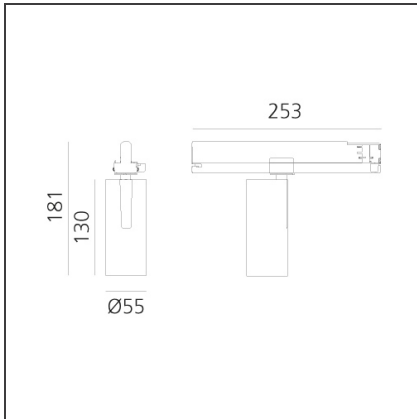

Vector Track 55 25W 16° 4000K DALI Brushed Silver

IP20 Dimmbar: +  -

DESIGN

Carlotta de Bevilacqua

BESCHREIBUNG

Three sizes with three different beam angles each (spot, flood, wide flood) obtained by means of refractive or hybrid optical units. Vector 55 track DALI zoom optic (22°-32°). Junction arm integrated in the spotlight's body to keep the barycentre aligned with the track and prevent any imbalance in possible suspension versions of the track. The junction allows 360° rotation and 90° tilting for maximum emission adjustment freedom. Vector 95 available only in track version. Version with compact 4-conductor (3p+n) adapter with hidden LED driver and not-dimmable phase selector.

TECHNISCHE ZEICHNUNGEN

FUNKTIONEN

Artikelnummer:	AN15615	Serie:	Indoor
Farbe:	Brushed Silver		
Installation:	Projector, Stromschiene		
Anwendungsbereich:	Innenbeleuchtung		

DIMENSION

Höhe:	cm 18.4
Länge Fuß:	cm 25.3
Neigung:	-90+90
Drehung:	cm 360

Adjustable
dowsers - Vector
55
AP91500