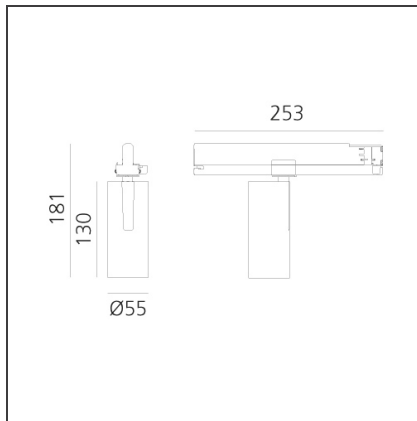

Vector Track 55 25W 16° 4000K DALI White

IP20 Dimmbar: +  -

DESIGN

Carlotta de Bevilacqua

BESCHREIBUNG

Three sizes with three different beam angles each (spot, flood, wide flood) obtained by means of refractive or hybrid optical units. Vector 55 track DALI zoom optic (22°-32°). Junction arm integrated in the spotlight's body to keep the barycentre aligned with the track and prevent any imbalance in possible suspension versions of the track. The junction allows 360° rotation and 90° tilting for maximum emission adjustment freedom. Vector 95 available only in track version. Version with compact 4-conductor (3p+n) adapter with hidden LED driver and not-dimmable phase selector.

TECHNISCHE ZEICHNUNGEN

FUNKTIONEN

Artikelnummer:	AN15601	Serie:	Indoor
Farbe:	White		
Installation:	Projector, Stromschiene		
Anwendungsbereich:	Innenbeleuchtung		

DIMENSION

Höhe:	cm 18.4
Länge Fuß:	cm 25.3
Neigung:	-90+90
Drehung:	cm 360

Adjustable
dowsers - Vector
55
AP91500