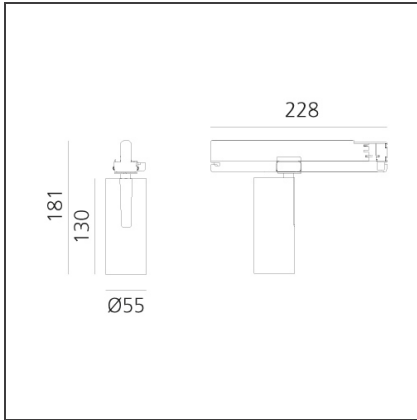

TECHNISCHE ZEICHNUNGEN

FUNKTIONEN

Artikelnummer:	AN15104	Serie:	Indoor
Farbe:	Black		
Installation:	Projector, Stromschiene		
Anwendungsbereich:	Innenbeleuchtung		

DIMENSION

Höhe:	cm 18.4
Länge Fuß:	cm 16.2
Neigung:	-90+90
Drehung:	cm 360

INKLUSIVE LEUCHTMITTEL

Kategorie:	LED	Farbtemperatur(K):	4000K
Anzahl:	1		
Watt:	25W		
Typ:	0		
Class:	A		

LUMINAIRE

Watt:	25W	Lichtstrom (lm):	1516lm
		CCT:	4000K
		Efficiency:	64%
		Efficacy:	60.63lm/W
		CRI:	90

Anmerkungen

220/240Vac 50/60Hz Electronic ballast included.