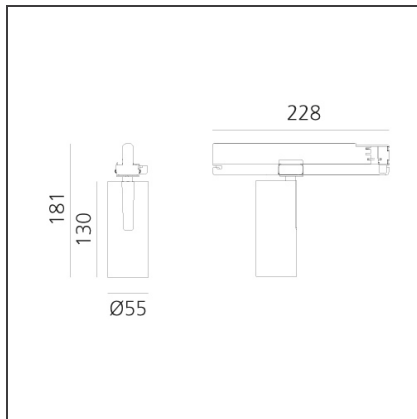

Vector Track 55 25W 16° 4000K Undimmable Brushed Bronze

 IP20 

DESIGN

Carlotta de Bevilacqua

BESCHREIBUNG

Three sizes with three different beam angles each (spot, flood, wide flood) obtained by means of refractive or hybrid optical units. Vector 55 track DALI zoom optic (22°-32°). Junction arm integrated in the spotlight's body to keep the barycentre aligned with the track and prevent any imbalance in possible suspension versions of the track. The junction allows 360° rotation and 90° tilting for maximum emission adjustment freedom. Vector 95 available only in track version. Version with compact 4-conductor (3p+n) adapter with hidden LED driver and not-dimmable phase selector.

TECHNISCHE ZEICHNUNGEN

FUNKTIONEN

Artikelnummer:	AN15120	Serie:	Indoor
Farbe:	Brushed Bronze		
Installation:	Projector, Stromschiene		
Anwendungsbereich:	Innenbeleuchtung		

DIMENSION

Höhe:	cm 18.4
Länge Fuß:	cm 16.2
Neigung:	-90+90
Drehung:	cm 360

Adjustable
dowsers - Vector
55
AP91500