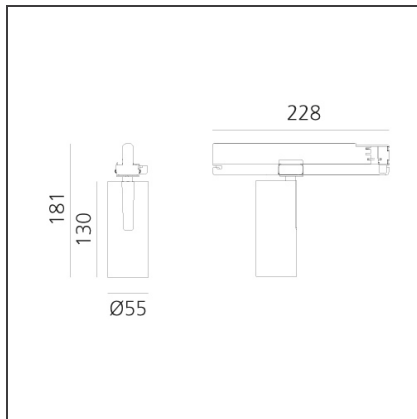

Vector Track 55 25W 16° 4000K Undimmable Brushed Silver

 IP20 

DESIGN

Carlotta de Bevilacqua

BESCHREIBUNG

Three sizes with three different beam angles each (spot, flood, wide flood) obtained by means of refractive or hybrid optical units. Vector 55 track DALI zoom optic (22°-32°). Junction arm integrated in the spotlight's body to keep the barycentre aligned with the track and prevent any imbalance in possible suspension versions of the track. The junction allows 360° rotation and 90° tilting for maximum emission adjustment freedom. Vector 95 available only in track version. Version with compact 4-conductor (3p+n) adapter with hidden LED driver and not-dimmable phase selector.

TECHNISCHE ZEICHNUNGEN

FUNKTIONEN

Artikelnummer:	AN15115	Serie:	Indoor
Farbe:	Brushed Silver		
Installation:	Projector, Stromschiene		
Anwendungsbereich:	Innenbeleuchtung		

DIMENSION

Höhe:	cm 18.4
Länge Fuß:	cm 16.2
Neigung:	-90+90
Drehung:	cm 360

Adjustable
dowsers - Vector
55
AP91500