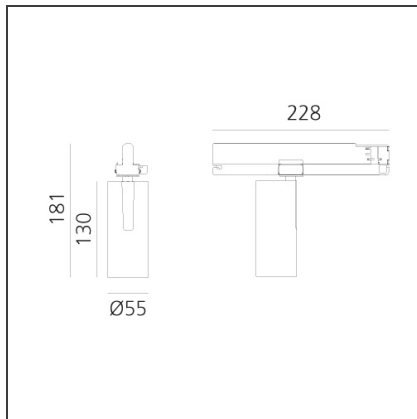

Vector Track 55 25W 16° 4000K Undimmable White

IP20 

DESIGN

Carlotta de Bevilacqua

BESCHREIBUNG

Three sizes with three different beam angles each (spot, flood, wide flood) obtained by means of refractive or hybrid optical units. Vector 55 track DALI zoom optic (22°-32°). Junction arm integrated in the spotlight's body to keep the barycentre aligned with the track and prevent any imbalance in possible suspension versions of the track. The junction allows 360° rotation and 90° tilting for maximum emission adjustment freedom. Vector 95 available only in track version. Version with compact 4-conductor (3p+n) adapter with hidden LED driver and not-dimmable phase selector.

TECHNISCHE ZEICHNUNGEN

FUNKTIONEN

Artikelnummer:	AN15101	Serie:	Indoor
Farbe:	White		
Installation:	Projector, Stromschiene		
Anwendungsbereich:	Innenbeleuchtung		

DIMENSION

Höhe:	cm 18.4
Länge Fuß:	cm 16.2
Neigung:	-90+90
Drehung:	cm 360

Adjustable
dowsers - Vector
55
AP91500