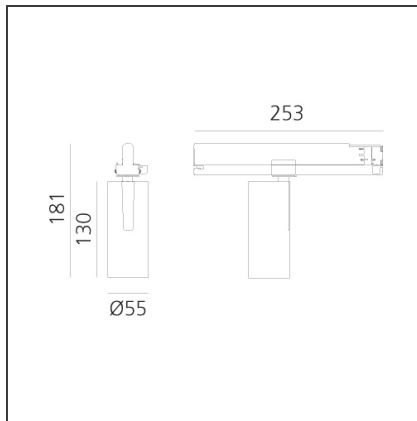

Vector Track 55 25W 22° 2700K DALI White

IP20 Dimmbar: +  -

DESIGN

Carlotta de Bevilacqua

BESCHREIBUNG

Three sizes with three different beam angles each (spot, flood, wide flood) obtained by means of refractive or hybrid optical units. Vector 55 track DALI zoom optic (22°-32°). Junction arm integrated in the spotlight's body to keep the barycentre aligned with the track and prevent any imbalance in possible suspension versions of the track. The junction allows 360° rotation and 90° tilting for maximum emission adjustment freedom. Vector 95 available only in track version. Version with compact 4-conductor (3p+n) adapter with hidden LED driver and not-dimmable phase selector.

TECHNISCHE ZEICHNUNGEN

FUNKTIONEN

Artikelnummer:	AN11701	Serie:	Indoor
Farbe:	White		
Installation:	Projector, Stromschiene		
Anwendungsbereich:	Innenbeleuchtung		

DIMENSION

Höhe:	cm 18.4
Länge Fuß:	cm 25.3
Neigung:	-90+90
Drehung:	cm 360

Adjustable
dowsers - Vector
55
AP91500