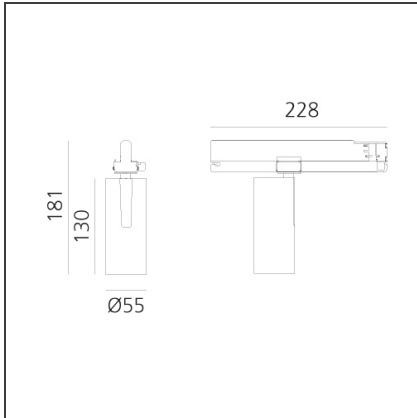

Vector Track 55 25W 22° 2700K Undimmable Brushed silver

 IP20 

DESIGN

Carlotta de Bevilacqua

BESCHREIBUNG

Three sizes with three different beam angles each (spot, flood, wide flood) obtained by means of refractive or hybrid optical units. Vector 55 track DALI zoom optic (22°-32°). Junction arm integrated in the spotlight's body to keep the barycentre aligned with the track and prevent any imbalance in possible suspension versions of the track. The junction allows 360° rotation and 90° tilting for maximum emission adjustment freedom. Vector 95 available only in track version. Version with compact 4-conductor (3p+n) adapter with hidden LED driver and not-dimmable phase selector.

TECHNISCHE ZEICHNUNGEN

FUNKTIONEN

Artikelnummer:	AN11215	Serie:	Indoor
Farbe:	Brushed Silver		
Installation:	Projector, Stromschiene		
Anwendungsbereich:	Innenbeleuchtung		

DIMENSION

Höhe:	cm 18.4
Länge Fuß:	cm 16.2
Neigung:	-90+90
Drehung:	cm 360

Adjustable
dowsers - Vector
55
AP91500