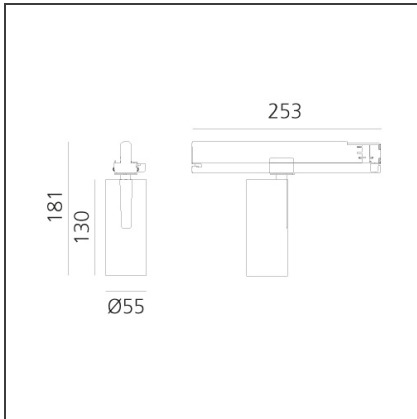

Vector Track 55 25W 22° 3000K DALI Black

IP20 Dimmbar: +  -

DESIGN

Carlotta de Bevilacqua

BESCHREIBUNG

Three sizes with three different beam angles each (spot, flood, wide flood) obtained by means of refractive or hybrid optical units. Vector 55 track DALI zoom optic (22°-32°). Junction arm integrated in the spotlight's body to keep the barycentre aligned with the track and prevent any imbalance in possible suspension versions of the track. The junction allows 360° rotation and 90° tilting for maximum emission adjustment freedom. Vector 95 available only in track version. Version with compact 4-conductor (3p+n) adapter with hidden LED driver and not-dimmable phase selector.

TECHNISCHE ZEICHNUNGEN

FUNKTIONEN

Artikelnummer:	AN10704	Serie:	Indoor
Farbe:	Black		
Installation:	Projector, Stromschiene		
Anwendungsbereich:	Innenbeleuchtung		

DIMENSION

Höhe:	cm 18.4
Länge Fuß:	cm 25.3
Neigung:	-90+90
Drehung:	cm 360

Adjustable
dowsers - Vector
55
AP91500