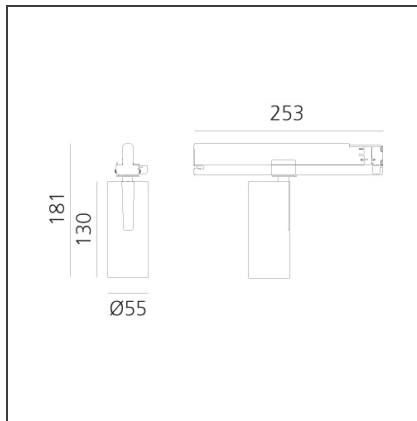

Vector Track 55 25W 22° 3000K DALI Brushed bronze

IP20 Dimmbar: +  -

DESIGN

Carlotta de Bevilacqua

BESCHREIBUNG

Three sizes with three different beam angles each (spot, flood, wide flood) obtained by means of refractive or hybrid optical units. Vector 55 track DALI zoom optic (22°-32°). Junction arm integrated in the spotlight's body to keep the barycentre aligned with the track and prevent any imbalance in possible suspension versions of the track. The junction allows 360° rotation and 90° tilting for maximum emission adjustment freedom. Vector 95 available only in track version. Version with compact 4-conductor (3p+n) adapter with hidden LED driver and not-dimmable phase selector.

TECHNISCHE ZEICHNUNGEN

FUNKTIONEN

Artikelnummer:	AN10720	Serie:	Indoor
Farbe:	Brushed bronze		
Installation:	Projector, Stromschiene		
Anwendungsbereich:	Innenbeleuchtung		

DIMENSION

Höhe:	cm 18.4
Länge Fuß:	cm 25.3
Neigung:	-90+90
Drehung:	cm 360

Adjustable
dowsers - Vector
55
AP91500