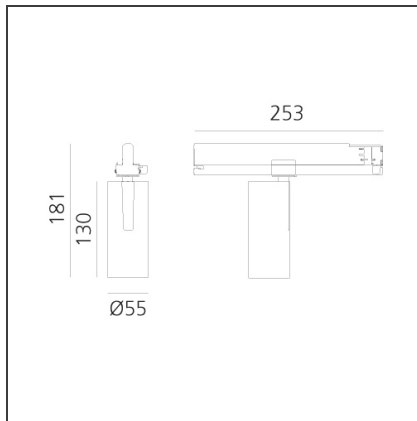

Vector Track 55 25W 22° 3000K DALI Brushed copper

IP20 Dimmbar: +  -

DESIGN

Carlotta de Bevilacqua

BESCHREIBUNG

Three sizes with three different beam angles each (spot, flood, wide flood) obtained by means of refractive or hybrid optical units. Vector 55 track DALI zoom optic (22°-32°). Junction arm integrated in the spotlight's body to keep the barycentre aligned with the track and prevent any imbalance in possible suspension versions of the track. The junction allows 360° rotation and 90° tilting for maximum emission adjustment freedom. Vector 95 available only in track version. Version with compact 4-conductor (3p+n) adapter with hidden LED driver and not-dimmable phase selector.

TECHNISCHE ZEICHNUNGEN

FUNKTIONEN

Artikelnummer:	AN10718	Serie:	Indoor
Farbe:	Brushed Copper		
Installation:	Projector, Stromschiene		
Anwendungsbereich:	Innenbeleuchtung		

DIMENSION

Höhe:	cm 18.4
Länge Fuß:	cm 25.3
Neigung:	-90+90
Drehung:	cm 360

Adjustable
dowsers - Vector
55
AP91500