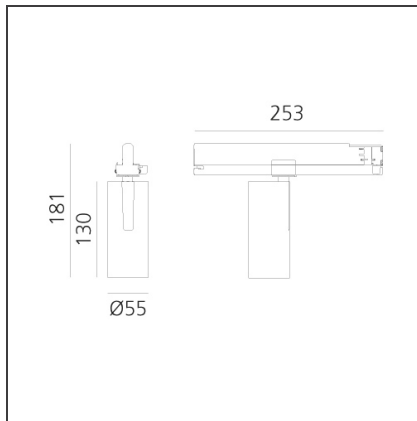

Vector Track 55 25W 22° 3000K DALI Brushed silver

IP20 Dimmbar: +  -

DESIGN

Carlotta de Bevilacqua

BESCHREIBUNG

Three sizes with three different beam angles each (spot, flood, wide flood) obtained by means of refractive or hybrid optical units. Vector 55 track DALI zoom optic (22°-32°). Junction arm integrated in the spotlight's body to keep the barycentre aligned with the track and prevent any imbalance in possible suspension versions of the track. The junction allows 360° rotation and 90° tilting for maximum emission adjustment freedom. Vector 95 available only in track version. Version with compact 4-conductor (3p+n) adapter with hidden LED driver and not-dimmable phase selector.

TECHNISCHE ZEICHNUNGEN

FUNKTIONEN

Artikelnummer:	AN10715	Serie:	Indoor
Farbe:	Brushed silver		
Installation:	Projector, Stromschiene		
Anwendungsbereich:	Innenbeleuchtung		

DIMENSION

Höhe:	cm 18.4
Länge Fuß:	cm 25.3
Neigung:	-90+90
Drehung:	cm 360

Adjustable
dowsers - Vector
55
AP91500