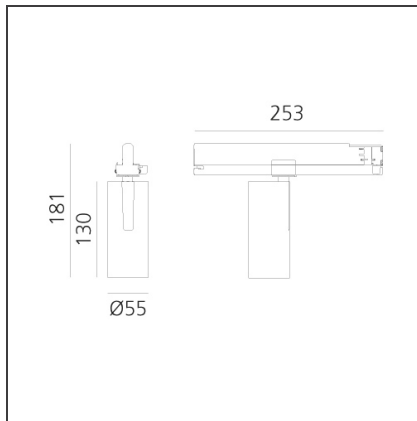

Vector Track 55 25W 22° 3000K DALI White

IP20 Dimmbar: + -

DESIGN

Carlotta de Bevilacqua

BESCHREIBUNG

Three sizes with three different beam angles each (spot, flood, wide flood) obtained by means of refractive or hybrid optical units. Vector 55 track DALI zoom optic (22°-32°). Junction arm integrated in the spotlight's body to keep the barycentre aligned with the track and prevent any imbalance in possible suspension versions of the track. The junction allows 360° rotation and 90° tilting for maximum emission adjustment freedom. Vector 95 available only in track version. Version with compact 4-conductor (3p+n) adapter with hidden LED driver and not-dimmable phase selector.

TECHNISCHE ZEICHNUNGEN

FUNKTIONEN

Artikelnummer:	AN10701	Serie:	Indoor
Farbe:	White		
Installation:	Projector, Stromschiene		
Anwendungsbereich:	Innenbeleuchtung		

DIMENSION

Höhe:	cm 18.4
Länge Fuß:	cm 25.3
Neigung:	-90+90
Drehung:	cm 360

Adjustable
dowsers - Vector
55
AP91500