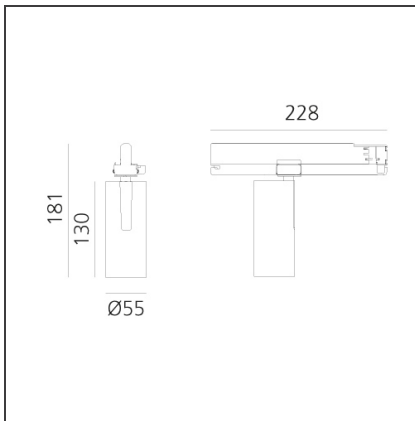

TECHNISCHE ZEICHNUNGEN

FUNKTIONEN

Artikelnummer:	AN10204	Serie:	Indoor
Farbe:	Black		
Installation:	Projector, Stromschiene		
Anwendungsbereich:	Innenbeleuchtung		

DIMENSION

Höhe:	cm 18.4
Länge Fuß:	cm 16.2
Neigung:	-90+90
Drehung:	cm 360

INKLUSIVE LEUCHTMITTEL

Kategorie:	LED	Farbtemperatur(K):	3000K
Anzahl:	1		
Watt:	25W		
Typ:	0		
Class:	A		

LUMINAIRE

Watt:	25W	Lichtstrom (lm):	1465lm
		CCT:	3000K
		Efficiency:	62%
		Efficacy:	58.62lm/W
		CRI:	90

Anmerkungen

220/240Vac 50/60Hz Electronic ballast included.