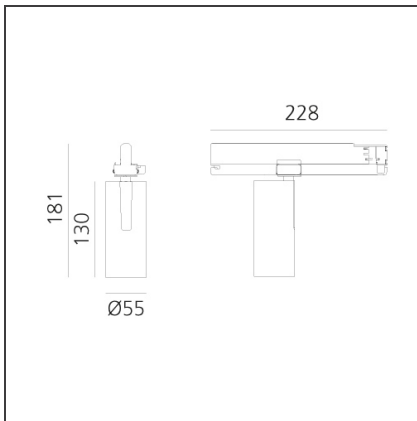

TECHNISCHE ZEICHNUNGEN

FUNKTIONEN

Artikelnummer:	AN10220	Serie:	Indoor
Farbe:	Brushed bronze		
Installation:	Projector, Stromschiene		
Anwendungsbereich:	Innenbeleuchtung		

DIMENSION

Höhe:	cm 18.4
Länge Fuß:	cm 16.2
Neigung:	-90+90
Drehung:	cm 360

INKLUSIVE LEUCHTMITTEL

Kategorie:	LED	Farbtemperatur(K):	3000K
Anzahl:	1		
Watt:	25W		
Typ:	0		
Class:	A		

LUMINAIRE

Watt:	25W	Lichtstrom (lm):	1466lm
		CCT:	3000K
		Efficiency:	62%
		Efficacy:	58.62lm/W
		CRI:	90

Anmerkungen

220/240Vac 50/60Hz Electronic ballast included.