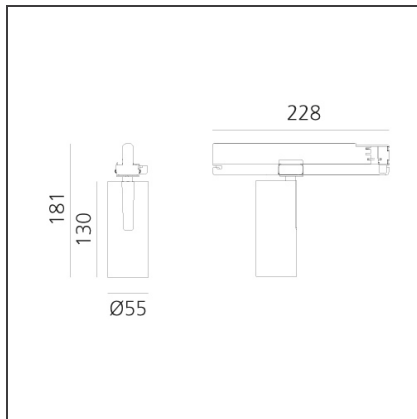

Vector Track 55 25W 22° 3000K Undimmable Brushed copper

 IP20 

DESIGN

Carlotta de Bevilacqua

BESCHREIBUNG

Three sizes with three different beam angles each (spot, flood, wide flood) obtained by means of refractive or hybrid optical units. Vector 55 track DALI zoom optic (22°-32°). Junction arm integrated in the spotlight's body to keep the barycentre aligned with the track and prevent any imbalance in possible suspension versions of the track. The junction allows 360° rotation and 90° tilting for maximum emission adjustment freedom. Vector 95 available only in track version. Version with compact 4-conductor (3p+n) adapter with hidden LED driver and not-dimmable phase selector.

TECHNISCHE ZEICHNUNGEN

FUNKTIONEN

Artikelnummer:	AN10218	Serie:	Indoor
Farbe:	Brushed copper		
Installation:	Projector, Stromschiene		
Anwendungsbereich:	Innenbeleuchtung		

DIMENSION

Höhe:	cm 18.4
Länge Fuß:	cm 16.2
Neigung:	-90+90
Drehung:	cm 360

Adjustable
dowsers - Vector
55
AP91500