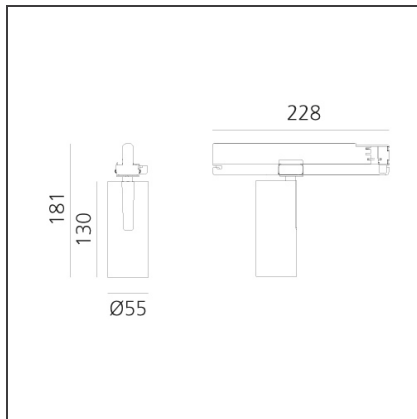

Vector Track 55 25W 22° 3000K Undimmable Brushed silver

 IP20 

DESIGN

Carlotta de Bevilacqua

BESCHREIBUNG

Three sizes with three different beam angles each (spot, flood, wide flood) obtained by means of refractive or hybrid optical units. Vector 55 track DALI zoom optic (22°-32°). Junction arm integrated in the spotlight's body to keep the barycentre aligned with the track and prevent any imbalance in possible suspension versions of the track. The junction allows 360° rotation and 90° tilting for maximum emission adjustment freedom. Vector 95 available only in track version. Version with compact 4-conductor (3p+n) adapter with hidden LED driver and not-dimmable phase selector.

TECHNISCHE ZEICHNUNGEN

FUNKTIONEN

Artikelnummer:	AN10215	Serie:	Indoor
Farbe:	Brushed silver		
Installation:	Projector, Stromschiene		
Anwendungsbereich:	Innenbeleuchtung		

DIMENSION

Höhe:	cm 18.4
Länge Fuß:	cm 16.2
Neigung:	-90+90
Drehung:	cm 360

Adjustable
dowsers - Vector
55
AP91500