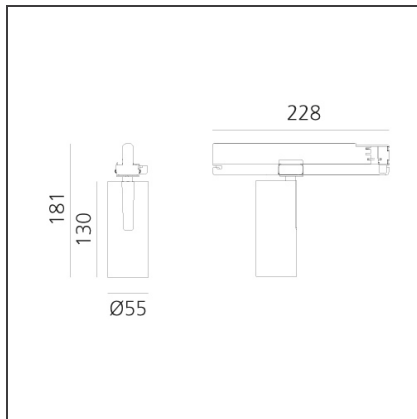

Vector Track 55 25W 22° 3000K Undimmable White

 IP20 

DESIGN

Carlotta de Bevilacqua

BESCHREIBUNG

Three sizes with three different beam angles each (spot, flood, wide flood) obtained by means of refractive or hybrid optical units. Vector 55 track DALI zoom optic (22°-32°). Junction arm integrated in the spotlight's body to keep the barycentre aligned with the track and prevent any imbalance in possible suspension versions of the track. The junction allows 360° rotation and 90° tilting for maximum emission adjustment freedom. Vector 95 available only in track version. Version with compact 4-conductor (3p+n) adapter with hidden LED driver and not-dimmable phase selector.

TECHNISCHE ZEICHNUNGEN

FUNKTIONEN

Artikelnummer:	AN10201	Serie:	Indoor
Farbe:	White		
Installation:	Projector, Stromschiene		
Anwendungsbereich:	Innenbeleuchtung		

DIMENSION

Höhe:	cm 18.4
Länge Fuß:	cm 16.2
Neigung:	-90+90
Drehung:	cm 360

Adjustable
dowsers - Vector
55
AP91500