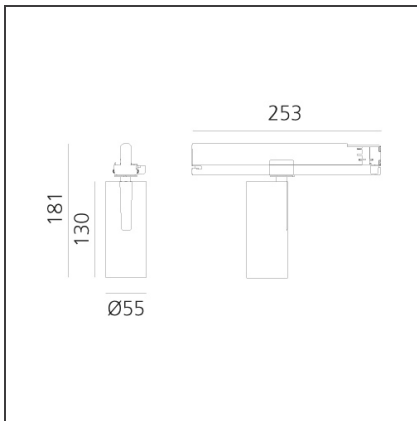

TECHNISCHE ZEICHNUNGEN

FUNKTIONEN

Artikelnummer:	AN15704	Serie:	Indoor
Farbe:	Black		
Installation:	Projector, Stromschiene		
Anwendungsbereich:	Innenbeleuchtung		

DIMENSION

Höhe:	cm 18.4
Länge Fuß:	cm 25.3
Neigung:	-90+90
Drehung:	cm 360

INKLUSIVE LEUCHTMITTEL

Kategorie:	LED	Farbtemperatur(K):	4000K
Anzahl:	1		
Watt:	25W		
Typ:	0		
Class:	A		

LUMINAIRE

Watt:	25W	Lichtstrom (lm):	1489lm
		CCT:	4000K
		Efficiency:	62%
		Efficacy:	59.55lm/W
		CRI:	90
		Dimmable Typology:	Dali

Anmerkungen

220/240Vac 50/60Hz Electronic ballast included.