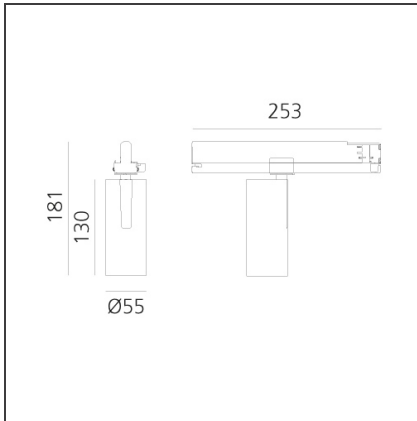

TECHNISCHE ZEICHNUNGEN

FUNKTIONEN

Artikelnummer:	AN15715	Serie:	Indoor
Farbe:	Brushed Silver		
Installation:	Projector, Stromschiene		
Anwendungsbereich:	Innenbeleuchtung		

DIMENSION

Höhe:	cm 18.4
Länge Fuß:	cm 25.3
Neigung:	-90+90
Drehung:	cm 360

INKLUSIVE LEUCHTMITTEL

Kategorie:	LED	Farbtemperatur(K):	4000K
Anzahl:	1		
Watt:	25W		
Typ:	0		
Class:	A		

LUMINAIRE

Watt:	25W	Lichtstrom (lm):	1489lm
		CCT:	4000K
		Efficiency:	62%
		Efficacy:	59.55lm/W
		CRI:	90
		Dimmable Typology:	Dali

Anmerkungen

220/240Vac 50/60Hz Electronic ballast included.