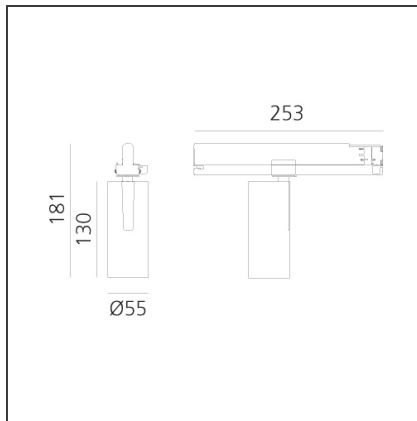

Vector Track 55 25W 22° 4000K DALI White

IP20 Dimmbar: +  -

DESIGN

Carlotta de Bevilacqua

BESCHREIBUNG

Three sizes with three different beam angles each (spot, flood, wide flood) obtained by means of refractive or hybrid optical units. Vector 55 track DALI zoom optic (22°-32°). Junction arm integrated in the spotlight's body to keep the barycentre aligned with the track and prevent any imbalance in possible suspension versions of the track. The junction allows 360° rotation and 90° tilting for maximum emission adjustment freedom. Vector 95 available only in track version. Version with compact 4-conductor (3p+n) adapter with hidden LED driver and not-dimmable phase selector.

TECHNISCHE ZEICHNUNGEN

FUNKTIONEN

Artikelnummer:	AN15701	Serie:	Indoor
Farbe:	White		
Installation:	Projector, Stromschiene		
Anwendungsbereich:	Innenbeleuchtung		

DIMENSION

Höhe:	cm 18.4
Länge Fuß:	cm 25.3
Neigung:	-90+90
Drehung:	cm 360

Adjustable
dowsers - Vector
55
AP91500