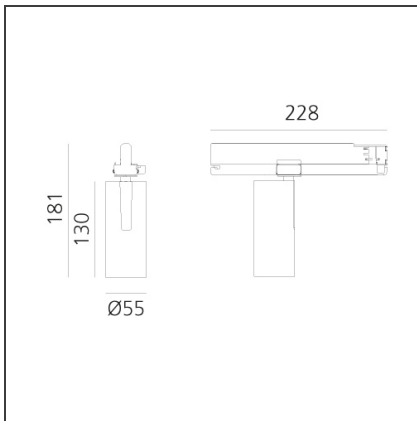

Vector Track 55 25W 22° 4000K Undimmable Black

 IP20 

DESIGN

Carlotta de Bevilacqua

BESCHREIBUNG

Three sizes with three different beam angles each (spot, flood, wide flood) obtained by means of refractive or hybrid optical units. Vector 55 track DALI zoom optic (22°-32°). Junction arm integrated in the spotlight's body to keep the barycentre aligned with the track and prevent any imbalance in possible suspension versions of the track. The junction allows 360° rotation and 90° tilting for maximum emission adjustment freedom. Vector 95 available only in track version. Version with compact 4-conductor (3p+n) adapter with hidden LED driver and not-dimmable phase selector.

TECHNISCHE ZEICHNUNGEN

FUNKTIONEN

Artikelnummer:	AN15204	Serie:	Indoor
Farbe:	Black		
Installation:	Projector, Stromschiene		
Anwendungsbereich:	Innenbeleuchtung		

DIMENSION

Höhe:	cm 18.4
Länge Fuß:	cm 16.2
Neigung:	-90+90
Drehung:	cm 360

Adjustable
dowsers - Vector
55
AP91500