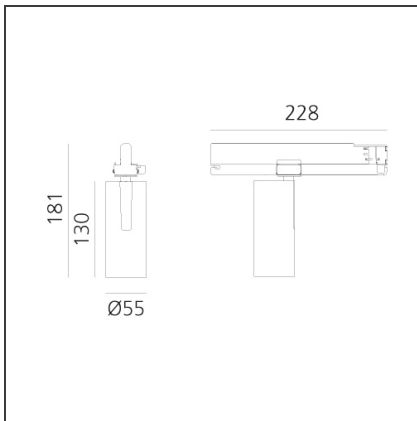

Vector Track 55 25W 22° 4000K Undimmable Brushed Bronze

 IP20 

DESIGN

Carlotta de Bevilacqua

BESCHREIBUNG

Three sizes with three different beam angles each (spot, flood, wide flood) obtained by means of refractive or hybrid optical units. Vector 55 track DALI zoom optic (22°-32°). Junction arm integrated in the spotlight's body to keep the barycentre aligned with the track and prevent any imbalance in possible suspension versions of the track. The junction allows 360° rotation and 90° tilting for maximum emission adjustment freedom. Vector 95 available only in track version. Version with compact 4-conductor (3p+n) adapter with hidden LED driver and not-dimmable phase selector.

TECHNISCHE ZEICHNUNGEN

FUNKTIONEN

Artikelnummer:	AN15220	Serie:	Indoor
Farbe:	Brushed Bronze		
Installation:	Projector, Stromschiene		
Anwendungsbereich:	Innenbeleuchtung		

DIMENSION

Höhe:	cm 18.4
Länge Fuß:	cm 16.2
Neigung:	-90+90
Drehung:	cm 360

Adjustable
dowsers - Vector
55
AP91500