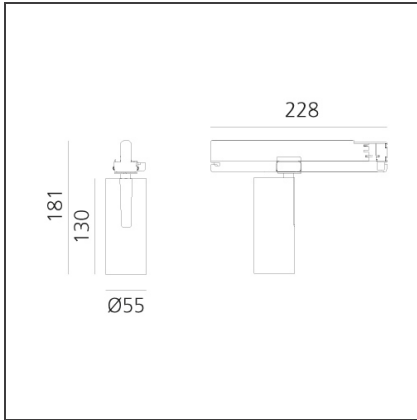

TECHNISCHE ZEICHNUNGEN

FUNKTIONEN

Artikelnummer:	AN15218	Serie:	Indoor
Farbe:	Brushed Copper		
Installation:	Projector, Stromschiene		
Anwendungsbereich:	Innenbeleuchtung		

DIMENSION

Höhe:	cm 18.4
Länge Fuß:	cm 16.2
Neigung:	-90+90
Drehung:	cm 360

INKLUSIVE LEUCHTMITTEL

Kategorie:	LED	Farbtemperatur(K):	4000K
Anzahl:	1		
Watt:	25W		
Typ:	0		
Class:	A		

LUMINAIRE

Watt:	25W	Lichtstrom (lm):	1489lm
		CCT:	4000K
		Efficiency:	62%
		Efficacy:	59,55lm/W
		CRI:	90

Anmerkungen

220/240Vac 50/60Hz Electronic ballast included.