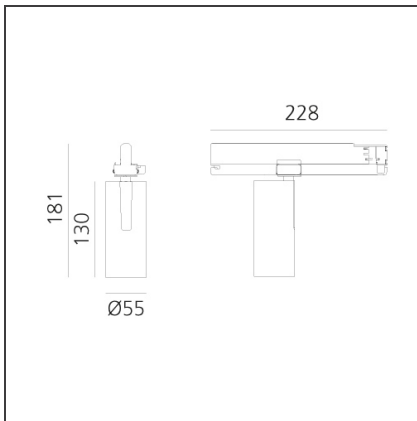

Vector Track 55 25W 22° 4000K Undimmable Brushed Silver

 IP20 

DESIGN

Carlotta de Bevilacqua

BESCHREIBUNG

Three sizes with three different beam angles each (spot, flood, wide flood) obtained by means of refractive or hybrid optical units. Vector 55 track DALI zoom optic (22°-32°). Junction arm integrated in the spotlight's body to keep the barycentre aligned with the track and prevent any imbalance in possible suspension versions of the track. The junction allows 360° rotation and 90° tilting for maximum emission adjustment freedom. Vector 95 available only in track version. Version with compact 4-conductor (3p+n) adapter with hidden LED driver and not-dimmable phase selector.

TECHNISCHE ZEICHNUNGEN

FUNKTIONEN

Artikelnummer:	AN15215	Serie:	Indoor
Farbe:	Brushed Silver		
Installation:	Projector, Stromschiene		
Anwendungsbereich:	Innenbeleuchtung		

DIMENSION

Höhe:	cm 18.4
Länge Fuß:	cm 16.2
Neigung:	-90+90
Drehung:	cm 360

Adjustable
dowsers - Vector
55
AP91500