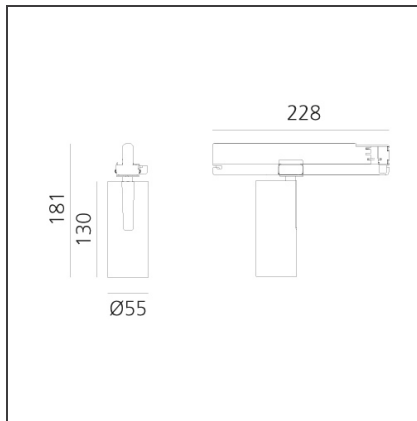

Vector Track 55 25W 22° 4000K Undimmable White

 IP20 

DESIGN

Carlotta de Bevilacqua

BESCHREIBUNG

Three sizes with three different beam angles each (spot, flood, wide flood) obtained by means of refractive or hybrid optical units. Vector 55 track DALI zoom optic (22°-32°). Junction arm integrated in the spotlight's body to keep the barycentre aligned with the track and prevent any imbalance in possible suspension versions of the track. The junction allows 360° rotation and 90° tilting for maximum emission adjustment freedom. Vector 95 available only in track version. Version with compact 4-conductor (3p+n) adapter with hidden LED driver and not-dimmable phase selector.

TECHNISCHE ZEICHNUNGEN

FUNKTIONEN

Artikelnummer:	AN15201	Serie:	Indoor
Farbe:	White		
Installation:	Projector, Stromschiene		
Anwendungsbereich:	Innenbeleuchtung		

DIMENSION

Höhe:	cm 18.4
Länge Fuß:	cm 16.2
Neigung:	-90+90
Drehung:	cm 360

Adjustable
dowsers - Vector
55
AP91500