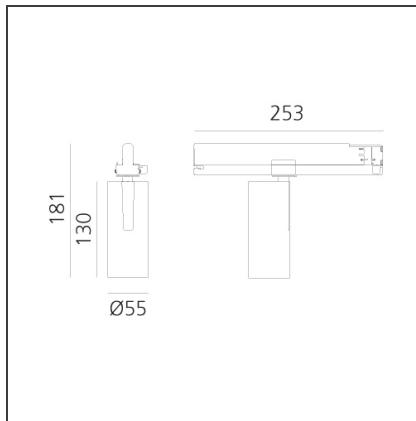

Vector Track 55 25W 32° 2700K DALI Brushed silver

IP20 Dimmbar: +  -

DESIGN

Carlotta de Bevilacqua

BESCHREIBUNG

Three sizes with three different beam angles each (spot, flood, wide flood) obtained by means of refractive or hybrid optical units. Vector 55 track DALI zoom optic (22°-32°). Junction arm integrated in the spotlight's body to keep the barycentre aligned with the track and prevent any imbalance in possible suspension versions of the track. The junction allows 360° rotation and 90° tilting for maximum emission adjustment freedom. Vector 95 available only in track version. Version with compact 4-conductor (3p+n) adapter with hidden LED driver and not-dimmable phase selector.

TECHNISCHE ZEICHNUNGEN

FUNKTIONEN

Artikelnummer:	AN11815	Serie:	Indoor
Farbe:	Brushed Silver		
Installation:	Projector, Stromschiene		
Anwendungsbereich:	Innenbeleuchtung		

DIMENSION

Höhe:	cm 18.4
Länge Fuß:	cm 25.3
Neigung:	-90+90
Drehung:	cm 360

Adjustable
dowsers - Vector
55
AP91500