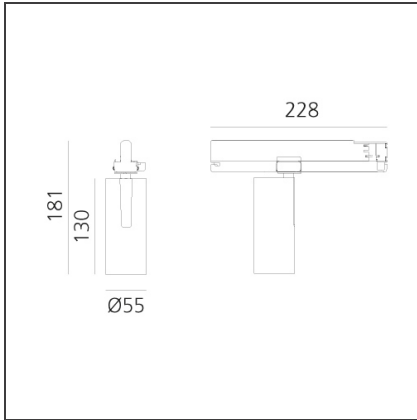

TECHNISCHE ZEICHNUNGEN

FUNKTIONEN

Artikelnummer:	AN11304	Serie:	Indoor
Farbe:	Black		
Installation:	Projector, Stromschiene		
Anwendungsbereich:	Innenbeleuchtung		

DIMENSION

Höhe:	cm 18.4
Länge Fuß:	cm 16.2
Neigung:	-90+90
Drehung:	cm 360

INKLUSIVE LEUCHTMITTEL

Kategorie:	LED	Farbtemperatur(K):	2700K
Anzahl:	1		
Watt:	25W		
Typ:	0		

LUMINAIRE

Watt:	25W	Lichtstrom (lm):	1534lm
		CCT:	2700K
		Efficiency:	68%
		Efficacy:	61.36lm/W
		CRI:	90

Anmerkungen

220/240Vac 50/60Hz Electronic ballast included.