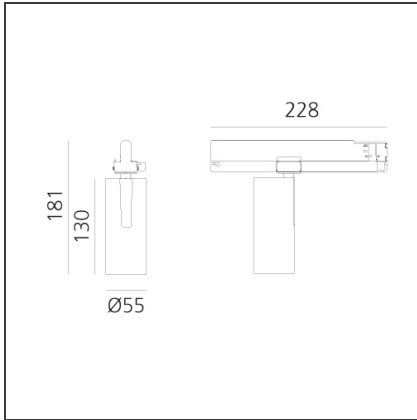

Vector Track 55 25W 32° 2700K Undimmable Brushed bronze

IP20 

DESIGN

Carlotta de Bevilacqua

BESCHREIBUNG

Three sizes with three different beam angles each (spot, flood, wide flood) obtained by means of refractive or hybrid optical units. Vector 55 track DALI zoom optic (22°-32°). Junction arm integrated in the spotlight's body to keep the barycentre aligned with the track and prevent any imbalance in possible suspension versions of the track. The junction allows 360° rotation and 90° tilting for maximum emission adjustment freedom. Vector 95 available only in track version. Version with compact 4-conductor (3p+n) adapter with hidden LED driver and not-dimmable phase selector.

TECHNISCHE ZEICHNUNGEN

FUNKTIONEN

Artikelnummer:	AN11320	Serie:	Indoor
Farbe:	Brushed bronze		
Installation:	Projector, Stromschiene		
Anwendungsbereich:	Innenbeleuchtung		

DIMENSION

Höhe:	cm 18.4
Länge Fuß:	cm 16.2
Neigung:	-90+90
Drehung:	cm 360

Adjustable
dowsers - Vector
55
AP91500