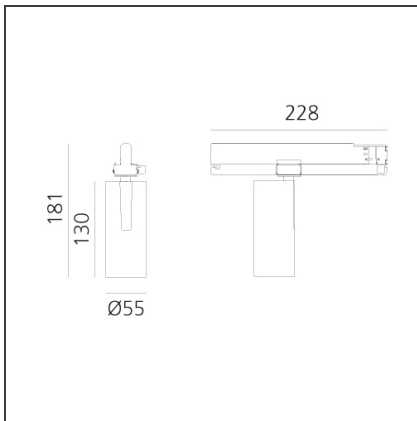

Vector Track 55 25W 32° 2700K Undimmable White

 IP20 

DESIGN

Carlotta de Bevilacqua

BESCHREIBUNG

Three sizes with three different beam angles each (spot, flood, wide flood) obtained by means of refractive or hybrid optical units. Vector 55 track DALI zoom optic (22°-32°). Junction arm integrated in the spotlight's body to keep the barycentre aligned with the track and prevent any imbalance in possible suspension versions of the track. The junction allows 360° rotation and 90° tilting for maximum emission adjustment freedom. Vector 95 available only in track version. Version with compact 4-conductor (3p+n) adapter with hidden LED driver and not-dimmable phase selector.

TECHNISCHE ZEICHNUNGEN

FUNKTIONEN

Artikelnummer:	AN11301	Serie:	Indoor
Farbe:	White		
Installation:	Projector, Stromschiene		
Anwendungsbereich:	Innenbeleuchtung		

DIMENSION

Höhe:	cm 18.4
Länge Fuß:	cm 16.2
Neigung:	-90+90
Drehung:	cm 360

Adjustable
dowsers - Vector
55
AP91500