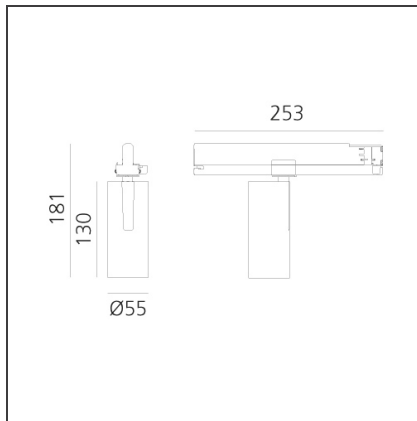

Vector Track 55 25W 32° 3000K DALI Brushed copper

IP20 Dimmbar: +  -

DESIGN

Carlotta de Bevilacqua

BESCHREIBUNG

Three sizes with three different beam angles each (spot, flood, wide flood) obtained by means of refractive or hybrid optical units. Vector 55 track DALI zoom optic (22°-32°). Junction arm integrated in the spotlight's body to keep the barycentre aligned with the track and prevent any imbalance in possible suspension versions of the track. The junction allows 360° rotation and 90° tilting for maximum emission adjustment freedom. Vector 95 available only in track version. Version with compact 4-conductor (3p+n) adapter with hidden LED driver and not-dimmable phase selector.

TECHNISCHE ZEICHNUNGEN

FUNKTIONEN

Artikelnummer:	AN10818	Serie:	Indoor
Farbe:	Brushed copper		
Installation:	Projector, Stromschiene		
Anwendungsbereich:	Innenbeleuchtung		

DIMENSION

Höhe:	cm 18.4
Länge Fuß:	cm 25.3
Neigung:	-90+90
Drehung:	cm 360

Adjustable
dowsers - Vector
55
AP91500