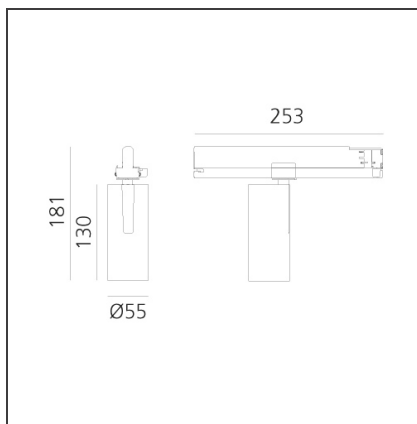

TECHNISCHE ZEICHNUNGEN

FUNKTIONEN

Artikelnummer:	AN10801	Serie:	Indoor
Farbe:	White		
Installation:	Projector, Stromschiene		
Anwendungsbereich:	Innenbeleuchtung		

DIMENSION

Höhe:	cm 18.4
Länge Fuß:	cm 25.3
Neigung:	-90+90
Drehung:	cm 360

INKLUSIVE LEUCHTMITTEL

Kategorie:	LED	Farbtemperatur(K):	3000K
Anzahl:	1		
Watt:	25W		
Typ:	0		
Class:	A		

LUMINAIRE

Watt:	25W	Lichtstrom (lm):	1596lm
		CCT:	3000K
		Efficiency:	68%
		Efficacy:	63.87lm/W
		CRI:	90
		Dimmable Typology:	Dali

Anmerkungen

220/240Vac 50/60Hz Electronic ballast included.