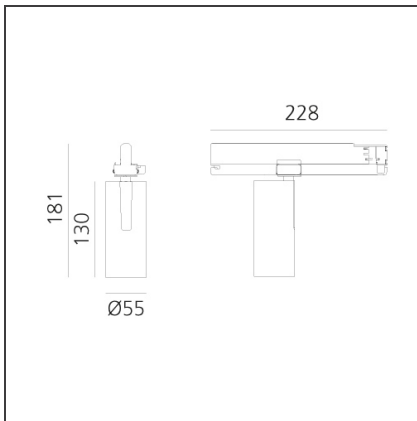

TECHNISCHE ZEICHNUNGEN

FUNKTIONEN

Artikelnummer:	AN10304	Serie:	Indoor
Farbe:	Black		
Installation:	Projector, Stromschiene		
Anwendungsbereich:	Innenbeleuchtung		

DIMENSION

Höhe:	cm 18.4
Länge Fuß:	cm 16.2
Neigung:	-90+90
Drehung:	cm 360

INKLUSIVE LEUCHTMITTEL

Kategorie:	LED	Farbtemperatur(K):	3000K
Anzahl:	1		
Watt:	25W		
Typ:	0		
Class:	A		

LUMINAIRE

Watt:	25W	Lichtstrom (lm):	1596lm
		CCT:	3000K
		Efficiency:	68%
		Efficacy:	63.87lm/W
		CRI:	90

Anmerkungen

220/240Vac 50/60Hz Electronic ballast included.