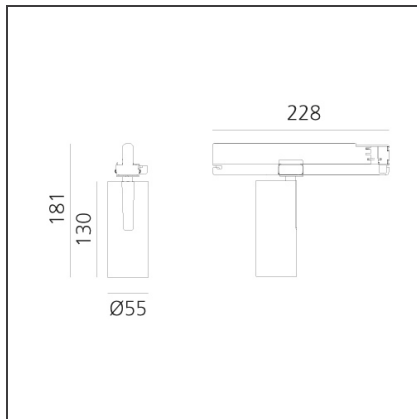

Vector Track 55 25W 32° 3000K Undimmable Brushed bronze

IP20 

DESIGN

Carlotta de Bevilacqua

BESCHREIBUNG

Three sizes with three different beam angles each (spot, flood, wide flood) obtained by means of refractive or hybrid optical units. Vector 55 track DALI zoom optic (22°-32°). Junction arm integrated in the spotlight's body to keep the barycentre aligned with the track and prevent any imbalance in possible suspension versions of the track. The junction allows 360° rotation and 90° tilting for maximum emission adjustment freedom. Vector 95 available only in track version. Version with compact 4-conductor (3p+n) adapter with hidden LED driver and not-dimmable phase selector.

TECHNISCHE ZEICHNUNGEN

FUNKTIONEN

Artikelnummer:	AN10320	Serie:	Indoor
Farbe:	Brushed bronze		
Installation:	Projector, Stromschiene		
Anwendungsbereich:	Innenbeleuchtung		

DIMENSION

Höhe:	cm 18.4
Länge Fuß:	cm 16.2
Neigung:	-90+90
Drehung:	cm 360

Adjustable
dowsers - Vector
55
AP91500