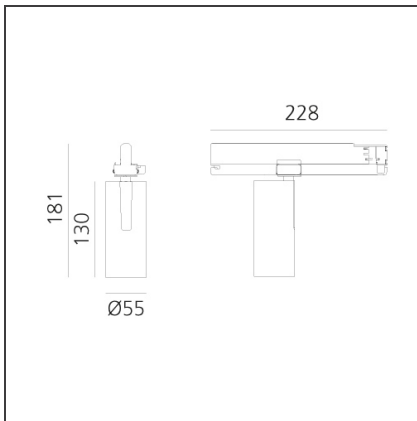

Vector Track 55 25W 32° 3000K Undimmable Brushed silver

 IP20 

DESIGN

Carlotta de Bevilacqua

BESCHREIBUNG

Three sizes with three different beam angles each (spot, flood, wide flood) obtained by means of refractive or hybrid optical units. Vector 55 track DALI zoom optic (22°-32°). Junction arm integrated in the spotlight's body to keep the barycentre aligned with the track and prevent any imbalance in possible suspension versions of the track. The junction allows 360° rotation and 90° tilting for maximum emission adjustment freedom. Vector 95 available only in track version. Version with compact 4-conductor (3p+n) adapter with hidden LED driver and not-dimmable phase selector.

TECHNISCHE ZEICHNUNGEN

FUNKTIONEN

Artikelnummer:	AN10315	Serie:	Indoor
Farbe:	Brushed silver		
Installation:	Projector, Stromschiene		
Anwendungsbereich:	Innenbeleuchtung		

DIMENSION

Höhe:	cm 18.4
Länge Fuß:	cm 16.2
Neigung:	-90+90
Drehung:	cm 360

Adjustable
dowsers - Vector
55
AP91500