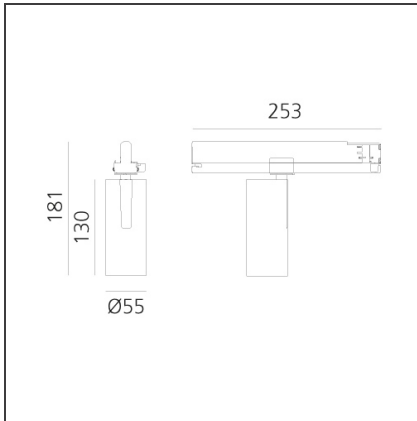

TECHNISCHE ZEICHNUNGEN

FUNKTIONEN

Artikelnummer:	AN15815	Serie:	Indoor
Farbe:	Brushed Silver		
Installation:	Projector, Stromschiene		
Anwendungsbereich:	Innenbeleuchtung		

DIMENSION

Höhe:	cm 18.4
Länge Fuß:	cm 25.3
Neigung:	-90+90
Drehung:	cm 360

INKLUSIVE LEUCHTMITTEL

Kategorie:	LED	Farbtemperatur(K):	4000K
Anzahl:	1		
Watt:	25W		
Typ:	0		
Class:	A		

LUMINAIRE

Watt:	25W	Lichtstrom (lm):	1622lm
		CCT:	4000K
		Efficiency:	68%
		Efficacy:	64.87lm/W
		CRI:	90
		Dimmable Typology:	Dali

Anmerkungen

220/240Vac 50/60Hz Electronic ballast included.